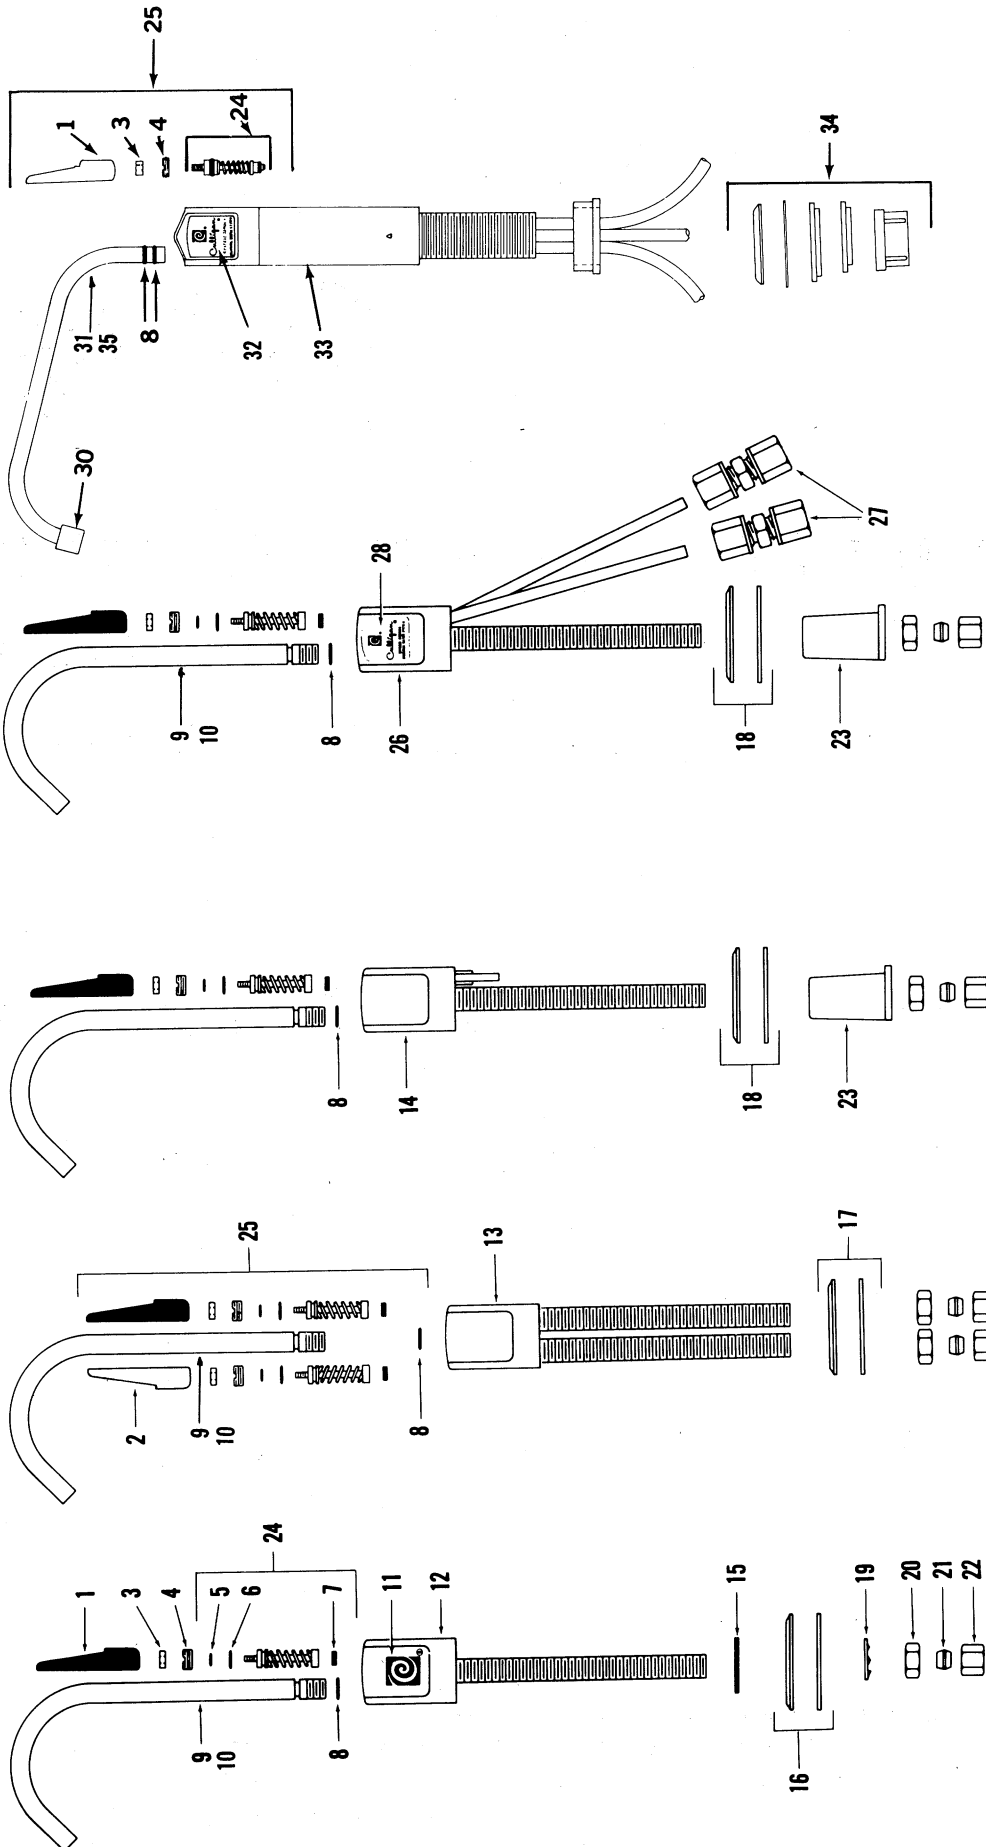

Drinking Water Faucets

OBSOLETE
PN 00-4032-39
SINGLE LEVER
FAUCET
W/AIR GAP

OBSOLETE
PN 00-5714-07
SINGLE LEVER
FAUCET
W/AIR GAP

OBSOLETE
PN 00-5714-08
SINGLE LEVER
FAUCET
W/AIR GAP

OBSOLETE
PN 00-5714-06
DUAL LEVER
FAUCET

PN 00-5714-05
SINGLE LEVER
FAUCET

Drinking Water Faucet Parts

Item No.	Part No.	Description	Item No.	Part No.	Description
1	00-3323-02	Handle, Black	19		Lock Washer
2	00-3323-03	Handle, Red	20	‡ 00-3323-21	Locking Nut
3	00-3323-04	T-Bar	21	00-3323-22	Ferrule, Brass
4	00-3323-05	Retainer	22	00-3323-23	Compression Nut, Brass
5	00-4417-15	O-ring, Stem Assembly	23	00-3323-24	Spacer, Plastic
6	00-5034-64	O-ring, Stem Assembly	24	00-3323-25	Stem Assembly (with O-rings and stem pad)
7	‡	Stem Pad, Neoprene	25	00-3323-26	Valve Parts Kit (recommended dealer stock — 3)
8	00-5034-64	O-ring, Spout, Small (1976/1990)	26	‡	Body, Air-Gap Faucet (less decal)
9	00-3323-07	O-ring, Spout, Large (Prior/1976)	27	00-3323-39	Connectors (2 required)
10	00-4480-20	Spout, Standard	28	00-4439-23	Decal (for Aqua-Clear® H-5)
11	00-3323-09	Spout, Optional Wide Swing	29	00-3030-96	Ferrule, Plastic
12	00-5709-44	Decal, Swirling "C"	30	00-4479-94	Sani-Tip
13	00-3323-10	Body, Standard Faucet (less decal)	31	00-4037-14	Spout (with Sani-Tip)
14	‡	Body, Double Lever Faucet (less decal)	32	00-4439-23	Decal, Faucet Body
15	01-0004-42	Body, Air-Gap Faucet (less decal)	33	‡	Body with Air Gap
16	00-3323-14	Gasket, Neoprene	34	‡	Washer and nut set
17	00-3323-15	Washer Set, Standard Faucet	35	00-4037-15	Optional long reach spout
18	‡	Washer Set, Double Lever Faucet			
	00-3323-18	Washer Set, Air-Gap Faucet			