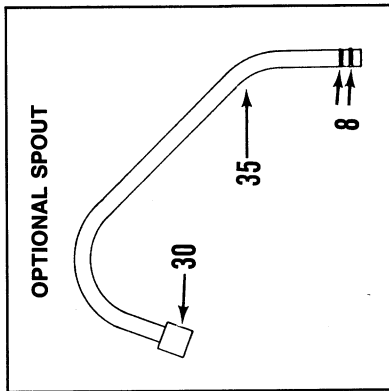

Drinking Water Faucets

OBSOLETE
PN 00-4032-39
SINGLE LEVER
FAUCET
W/AIR GAP

OBSOLETE
PN 00-5714-07
SINGLE LEVER
FAUCET
W/AIR GAP

OBSOLETE
PN 00-5714-08
SINGLE LEVER
FAUCET
W/AIR GAP

OBSOLETE
PN 00-5714-06
DUAL LEVER
FAUCET

PN 00-5714-05
SINGLE LEVER
FAUCET

Drinking Water Faucet Parts

Item No.	Part No.	Description	Item No.	Part No.	Description
1	00-3323-02	Handle, Black	19		Lock Washer
2	00-3323-03	Handle, Red	20	‡ 00-3323-21	Locking Nut
3	00-3323-04	T-Bar	21	00-3323-22	Ferrule, Brass
4	00-3323-05	Retainer	22	00-3323-23	Compression Nut, Brass
5	00-4417-15	O-ring, Stem Assembly	23	00-3323-24	Spacer, Plastic
6	00-5034-64	O-ring, Stem Assembly	24	00-3323-25	Stem Assembly (with O-rings and stem pad)
7	‡	Stem Pad, Neoprene	25	00-3323-26	Valve Parts Kit (recommended dealer stock — 3)
8	00-5034-64	O-ring, Spout, Small (1976/1990)	26	‡	Body, Air-Gap Faucet (less decal)
9	00-3323-07	O-ring, Spout, Large (Prior/1976)	27	00-3323-39	Connectors (2 required)
10	00-4480-20	Spout, Standard	28	00-4439-23	Decal (for Aqua-Clear® H-5)
11	00-3323-09	Spout, Optional Wide Swing	29	00-3030-96	Ferrule, Plastic
12	00-5709-44	Decal, Swirling "C"	30	00-4479-94	Sani-Tip
13	00-3323-10	Body, Standard Faucet (less decal)	31	00-4037-14	Spout (with Sani-Tip)
14	‡	Body, Double Lever Faucet (less decal)	32	00-4439-23	Decal, Faucet Body
15	01-0004-42	Body, Air-Gap Faucet (less decal)	33	‡	Body with Air Gap
16	00-3323-14	Gasket, Neoprene	34	‡	Washer and nut set
17	00-3323-15	Washer Set, Standard Faucet	35	00-4037-15	Optional long reach spout
18	‡	Washer Set, Double Lever Faucet			
	00-3323-18	Washer Set, Air-Gap Faucet			