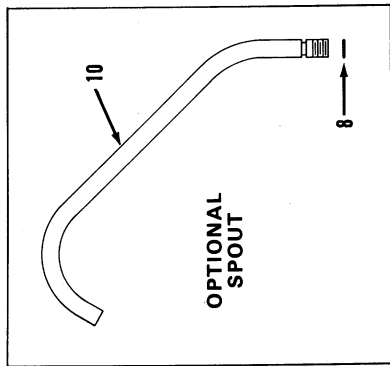

Drinking Water Faucets

OBSOLETE
PN 00-4032-39
SINGLE LEVER
FAUCET
W/AIR GAP

OBSOLETE
PN 00-5714-07
SINGLE LEVER
FAUCET
W/AIR GAP

OBSOLETE
PN 00-5714-08
SINGLE LEVER
FAUCET
W/AIR GAP

OBSOLETE
PN 00-5714-06
DUAL LEVER
FAUCET

PN 00-5714-05
SINGLE LEVER
FAUCET

Drinking Water Faucet Parts

Item No.	Part No.	Description	Item No.	Part No.	Description
1	00-3323-02	Handle, Black	19		Lock Washer
2	00-3323-03	Handle, Red	20	‡ 00-3323-21	Locking Nut
3	00-3323-04	T-Bar	21	00-3323-22	Ferrule, Brass
4	00-3323-05	Retainer	22	00-3323-23	Compression Nut, Brass
5	00-4417-15	O-ring, Stem Assembly	23	00-3323-24	Spacer, Plastic
6	00-5034-64	O-ring, Stem Assembly	24	00-3323-25	Stem Assembly (with O-rings and stem pad)
7	‡	Stem Pad, Neoprene	25	00-3323-26	Valve Parts Kit (recommended dealer stock — 3)
8	00-5034-64	O-ring, Spout, Small (1976/1990)	26	‡	Body, Air-Gap Faucet (less decal)
9	00-3323-07	O-ring, Spout, Large (Prior/1976)	27	00-3323-39	Connectors (2 required)
10	00-4480-20	Spout, Standard	28	00-4439-23	Decal (for Aqua-Clear® H-5)
11	00-3323-09	Spout, Optional Wide Swing	29	00-3030-96	Ferrule, Plastic
12	00-5709-44	Decal, Swirling "C"	30	00-4479-94	Sani-Tip
13	00-3323-10	Body, Standard Faucet (less decal)	31	00-4037-14	Spout (with Sani-Tip)
14	‡	Body, Double Lever Faucet (less decal)	32	00-4439-23	Decal, Faucet Body
15	01-0004-42	Body, Air-Gap Faucet (less decal)	33	‡	Body with Air Gap
16	00-3323-14	Gasket, Neoprene	34	‡	Washer and nut set
17	00-3323-15	Washer Set, Standard Faucet	35	00-4037-15	Optional long reach spout
18	‡	Washer Set, Double Lever Faucet			
	00-3323-18	Washer Set, Air-Gap Faucet			